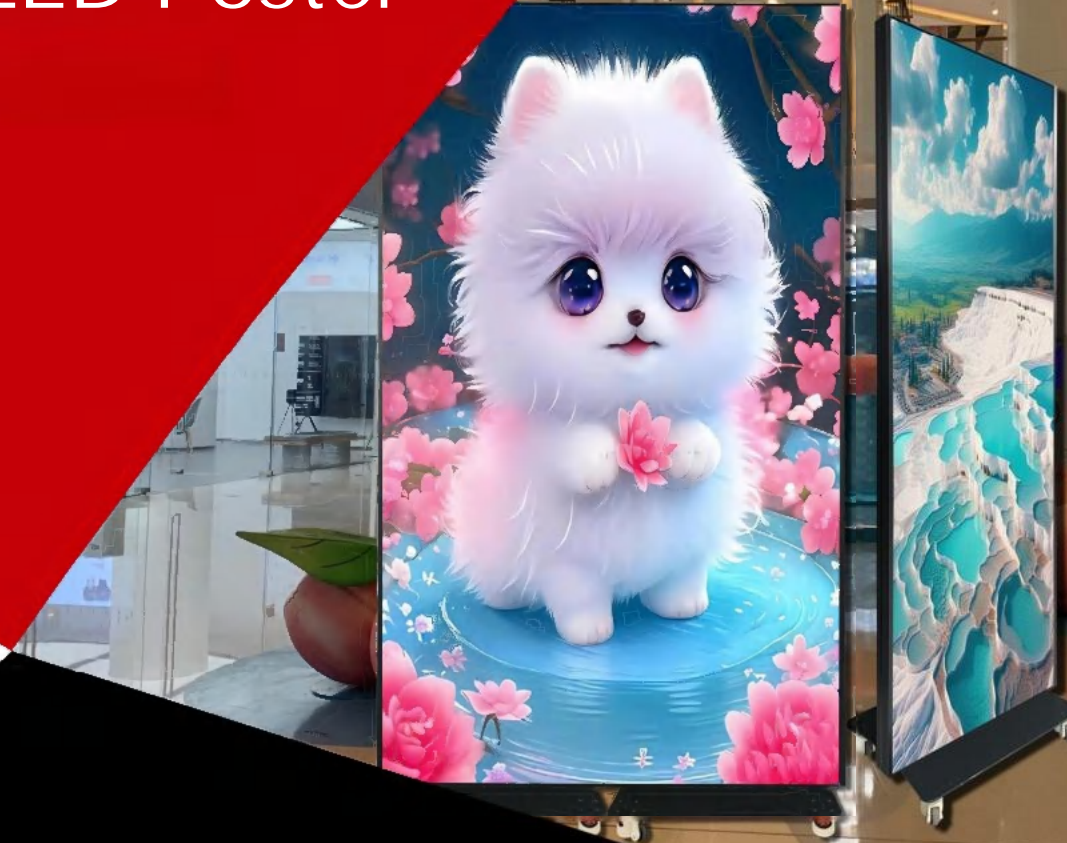

# SP Series LED Poster

P1.5/P1.8/P2/P2.5/P3

Seamless cascading

Plug & Play

light

High Contrast

Seamless

Front Service

★ Magnet foldable blade, the bezel can be freely unfolded to backside when cascading the posters

★ High brightness, high contrast and vivid color make sharper imaging can catch more eyes than traditional LCD poster